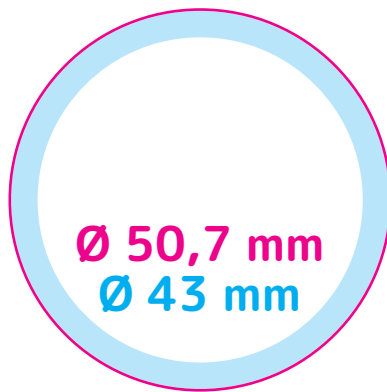

CANDYPRINT

Technical datasheet for candy tins Ø 50,7mm

FRONT
Marging: 3,85 mm
Without text

BACK
Marging: 4,93 mm
No content

Price: 1€/tin EXW
Minimum order: 1500 tins
Choice of images possible upon request
Image spec: 300 dpi/ Scale 1
Image file or High-quality PDF

For maximum quality, we recommend that you keep your images at a resolution of minimum 300 dpi- format CMYK