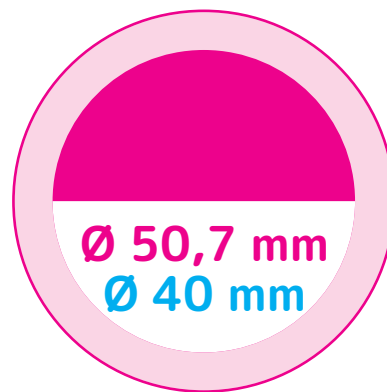

CANDYPRINT

Technical datasheet for candy tins Ø 50,7mm

FRONT
Marging: 3,85 mm
Without text

BACK
Marging: 4,93 mm
No content

Price: 1€/tin EXW
Minimum order: 1500 tins
Choice of images possible upon request
Image spec: 300 dpi/ Scale 1
Image file or High-quality PDF

For maximum quality, we recommend that you keep your images at a resolution of minimum 300 dpi- format CMYK