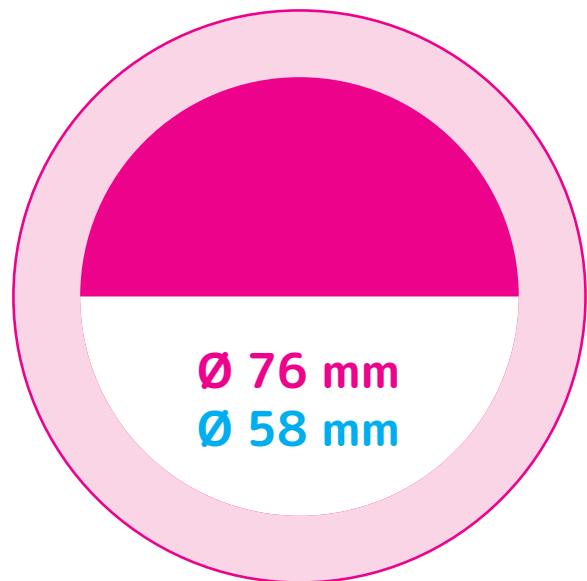

CANDYPRINT

Technical datasheet for candy tins Ø 50,7mm

FRONT
Marging: 5,5 mm
Without text

BACK
Marging: 8,8 mm
No content

Price: 1€/tin EXW
Minimum order: 1500 tins
Choice of images possible upon request
Image spec: 300 dpi/ Scale 1
Image file or High-quality PDF

For maximum quality, we recommend that you keep your images at a resolution of minimum 300 dpi- format CMYK