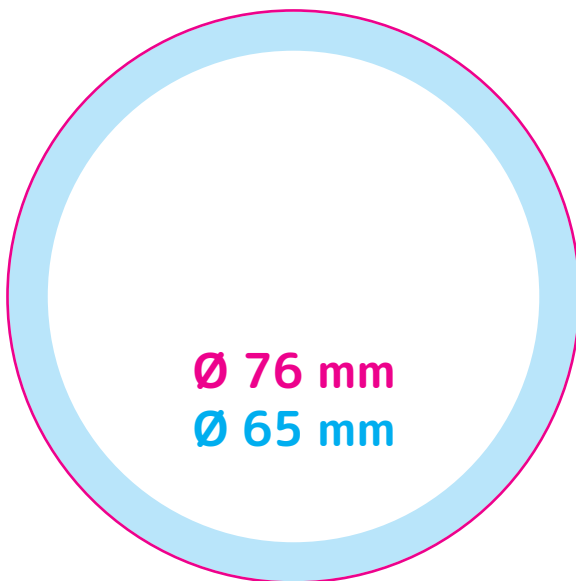

CANDYPRINT

Technical datasheet for candy tins Ø 50,7mm

FRONT
Marging: 5,5 mm
Without text

BACK
Marging: 8,8 mm
No content

Price: 1€/tin EXW
Minimum order: 1500 tins
Choice of images possible upon request
Image spec: 300 dpi/ Scale 1
Image file or High-quality PDF

For maximum quality, we recommend that you keep your images at a resolution of minimum 300 dpi- format CMYK